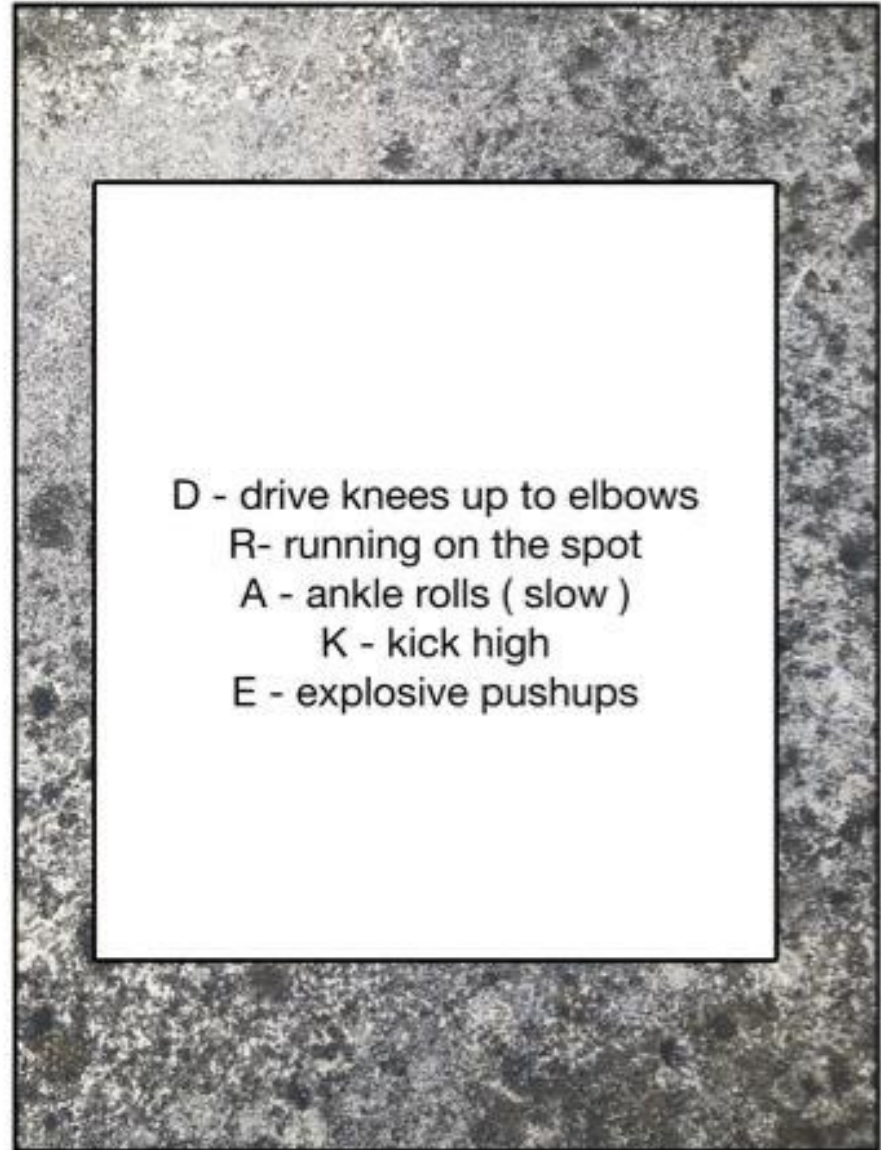

Challenge

Drake

PE Lockdown

Set a challenge by using the letters from
your name to touch objects in your home in
a set time.

D - door
R - rug
A - appliance
K - kitchen
E - electrical item

Drake